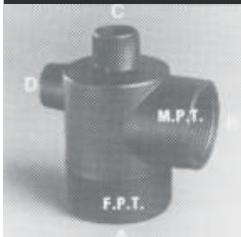

SERIES 3X

Tank Outlet

Part No.	Thread
3X200G	A=2" M.P.T., B= 1 1/4" F.P.T., C=3/4" M.P.T., D=1/2" F.P.T.

NOTE: 3X200G is double threaded 3/4" x F.P.T. (internal), M.P.T. outside and 3/4" F.P.T. inside.