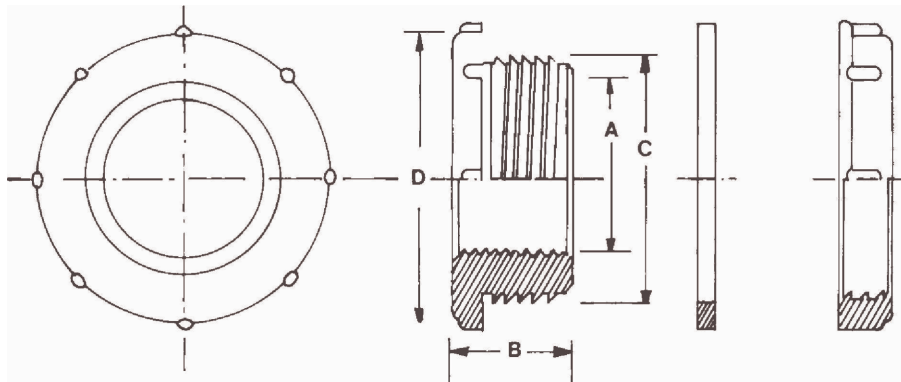

EXTRA GASKETS ONLY:

Part No.	For
WBH12GAS	1/2"
WBH34GAS	3/4"
WBH100GAS	1"
WBH114GAS	1 1/4"
WBH112GAS	1 1/2"
WBH200GAS	2"
WBH300GAS	3"